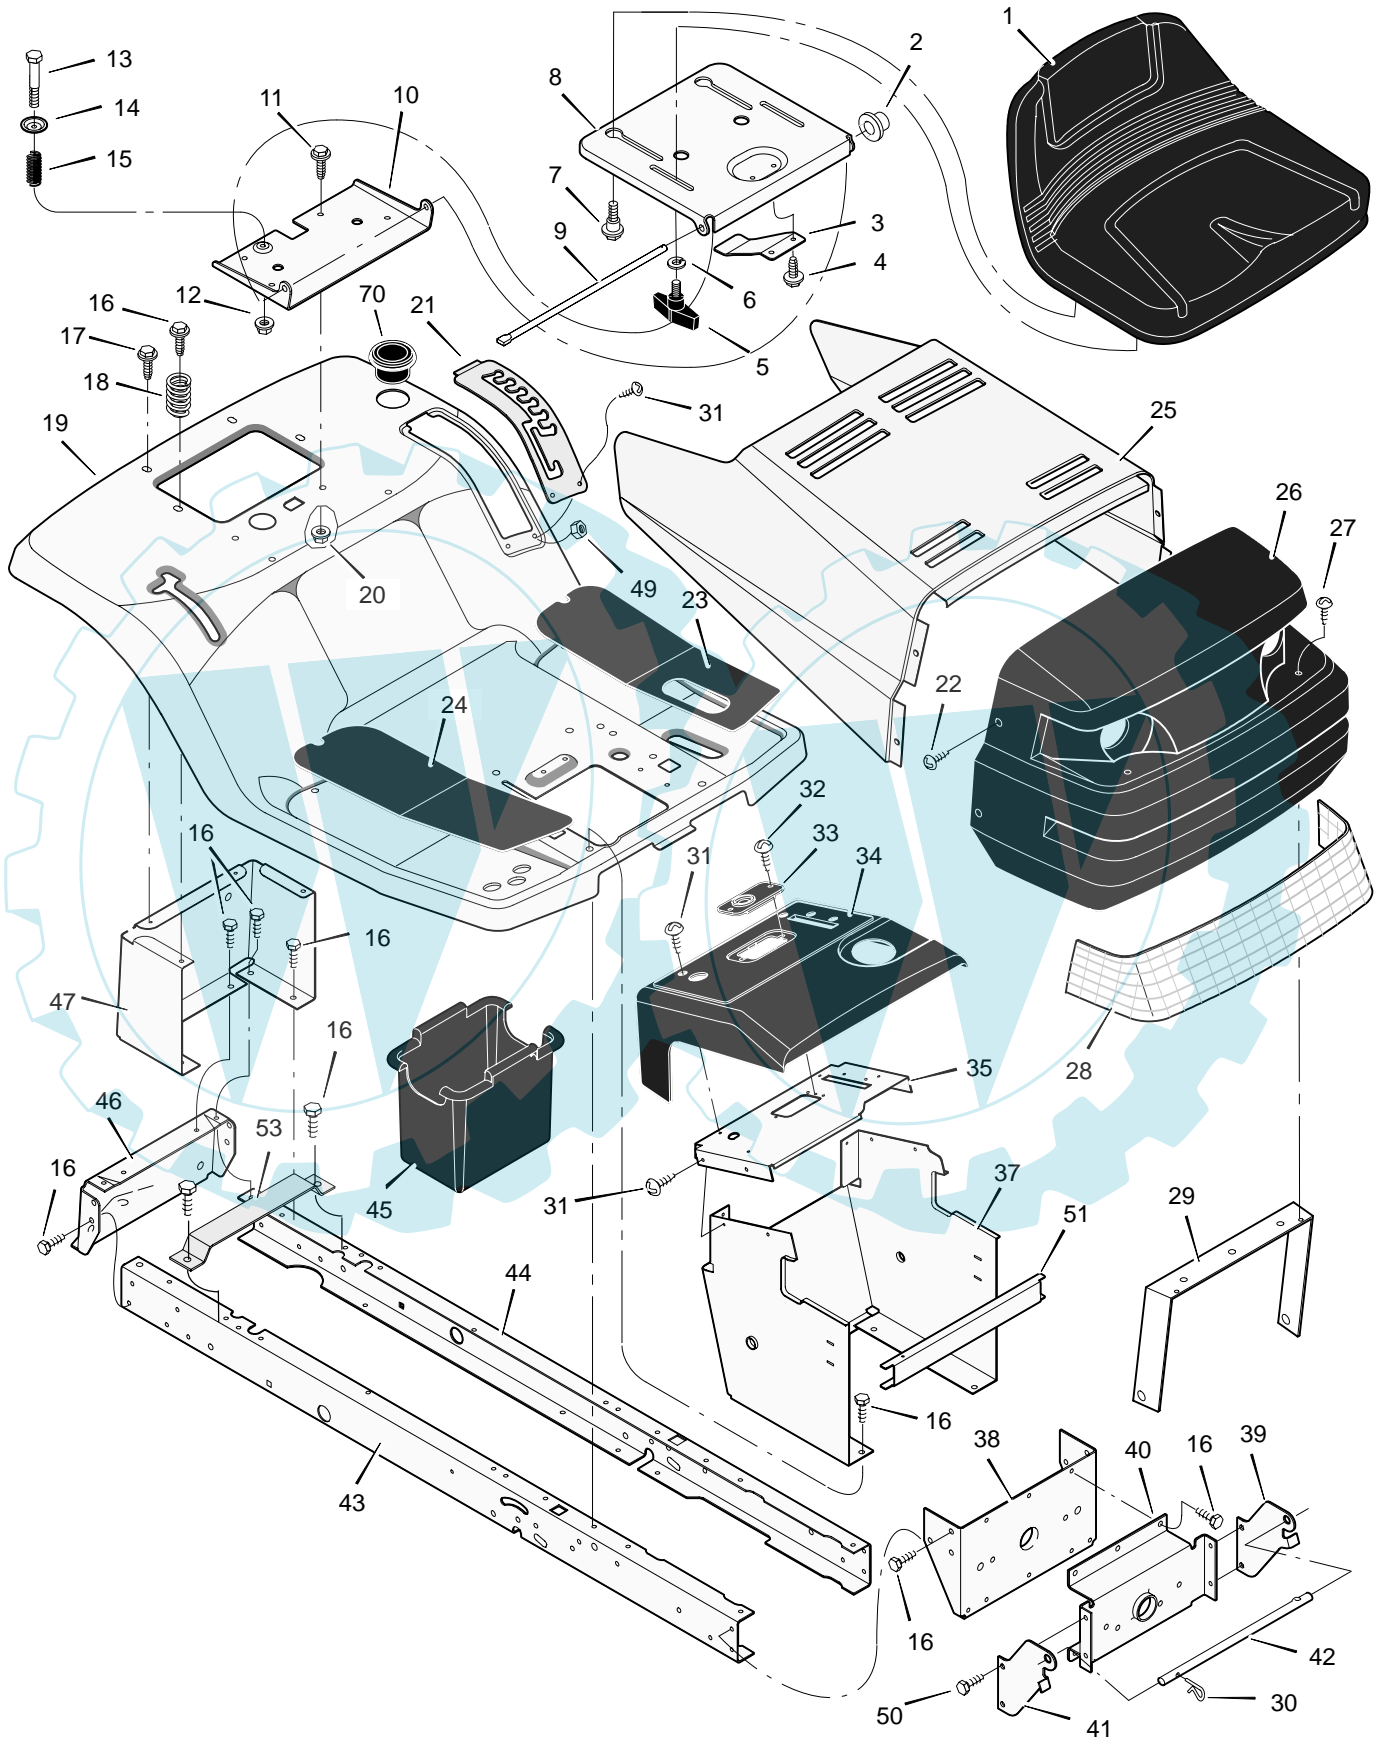

MODEL 38516x53D

REPAIR PARTS CHASSIS & HOOD

MODEL 38516x53D

REPAIR PARTS CHASSIS & HOOD

Key No.	Description	Part No.	Key No.	Description	Part No.
1	Seat	690566	28	Lens	092369
2	Cap, Push On	028x23	29	Brace, Grille	092448
3	Spring	094057	30	Pin, Hair	0031x4
4	Screw	26x229	31	Screw	26x270
5	Bolt, Wing	1001054	32	Screw	26x238
6	Washer	017x47	33	Bearing, Steering	094214
7	Bolt, Shoulder	009x56	34	Dash	776061
8	Support, Seat	094154E701	35	Plate, Dash	094211
9	Rod, Pivot	094156 Z	36	Panel, Access	093007E701
10	Bracket, Pivot	1001648E701	37	Support, Dash	095323E510
11	Bolt	001x45	38	Bracket, Rear Hanger	1001270E701
12	Nut	015x89	39	Support, Left Grille	690544E700
13	Bolt, Shoulder	009x55	40	Axle, Hanger	094007E701
14	Washer	094155 Z	41	Support, Right Grille	690543E700
15	Spring	164x31	42	Rod, Pivot	092332 Z
16	Screw	26x249	43	Frame, Right	1001928E701
17	Screw	26x263	44	Frame, Left	1001927E701
18	Spring	164x30	45	Container, Battery	690424
19	Deck, Seat	1001558E510	46	Plate, Hitch	1001002E701
20	Nut	015x123	47	Panel, Rear	690434E701
21	Plate, Index	094829E701	49	Nut	015x81
22	Bolt, Shoulder	009x47	50	Screw	26x277
23	Mat, Left	094999	51	Channel	094215E700
24	Mat, Right	094998	53	Support, Battery	690482E701
25	Hood	092333E510	70	Holder, Beverage	1001542
26	Grille Assembly (Includes Lens)	094867E701	—	Instruction Book & Parts List	F-030708L
27	Screw	26x239			