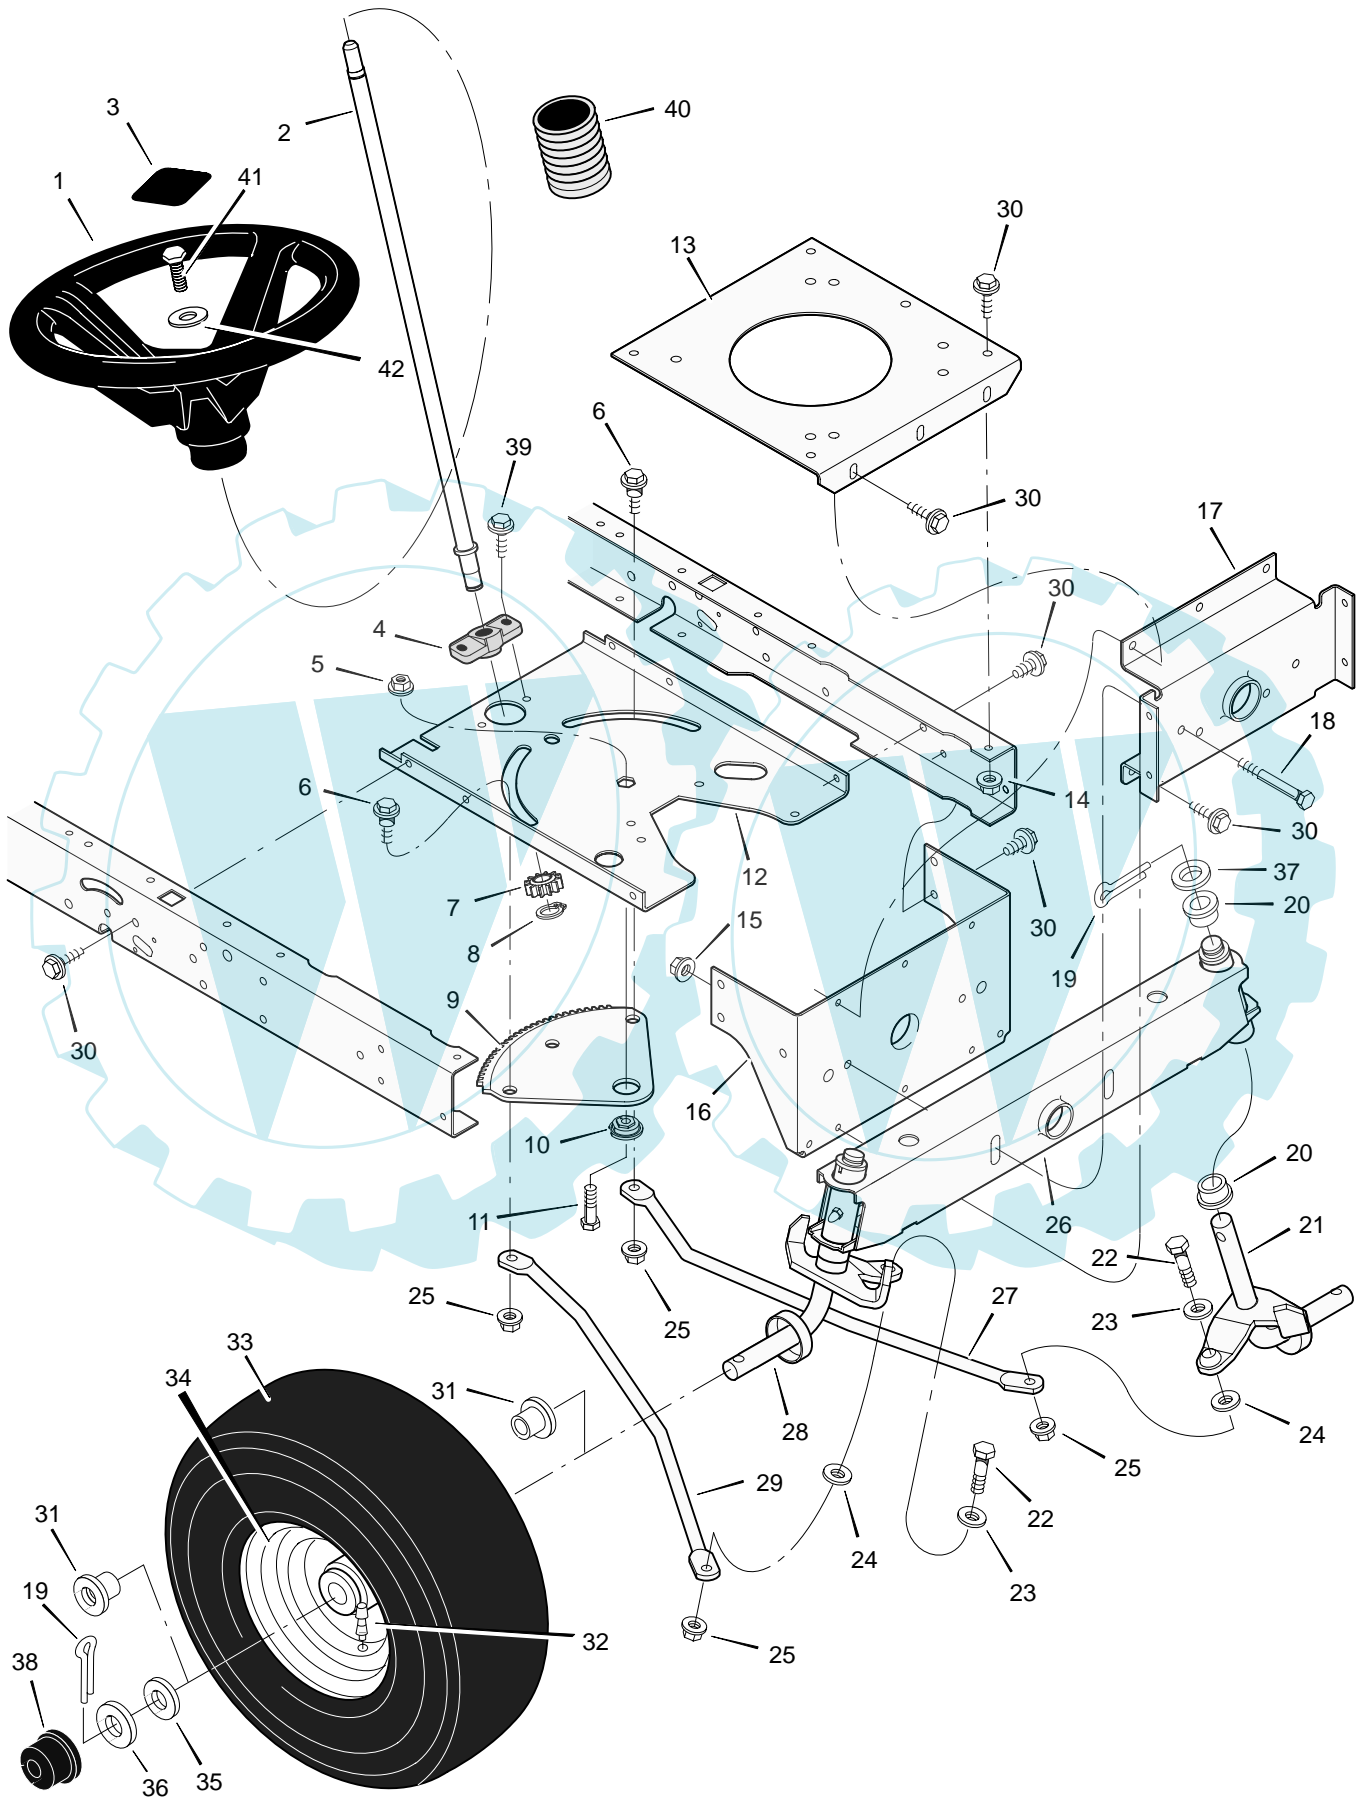

MODEL 38516x53D

REPAIR PARTS
STEERING

MODEL 38516x53D

REPAIR PARTS STEERING

Key No.	Description	Part No.	Key No.	Description	Part No.
1	Wheel, Steering	095185	23	Washer	17x104
2	Post, Steering	690626	24	Washer	017x53 Z
3	Insert, Steering Wheel	711326	25	Nut, Flange	015x84
4	Bearing	094124	26	Axle Assembly	7601037
5	Nut, Flange	15x111	27	Drag Link, Left	095329E701
6	Bolt, Shoulder	009x57	28	Spindle Assembly, Right	094575E701
7	Gear, Pinion	690183	29	Drag Link, Right	095328E701
8	Ring, Snap	011x25	30	Screw	26x249
9	Gear, Sector	094121	31	Bearing, Wheel	091334
10	Bearing	094123	32	Stem, Valve	024373
11	Bolt	001x84	33	Tire *	091923
12	Plate, Steering	1001121E701	—	Tube	407924
13	Plate, Engine	094006E700	34	Wheel and Tire Assembly	094579-601
14	Nut, Flange	015x88	35	Washer	17x195
15	Nut, Flange	15x118	36	Washer	17x192
16	Bracket, Hanger	1001270E701	37	Washer	17x113
17	Axle, Hanger	094007E701	38	Hub Cap	094618
18	Bolt	01x146	39	Screw	26x267
19	Pin, Cotter	030x49	40	Bellows	054789
20	Bearing	690150	41	Bolt	0025x3
21	Spindle Assembly, Left	094576E701	42	Washer	17x146
22	Bolt	01x111			

* When you order a tire, make sure to give the brand name of the tire so that the tread pattern on the tire will match.