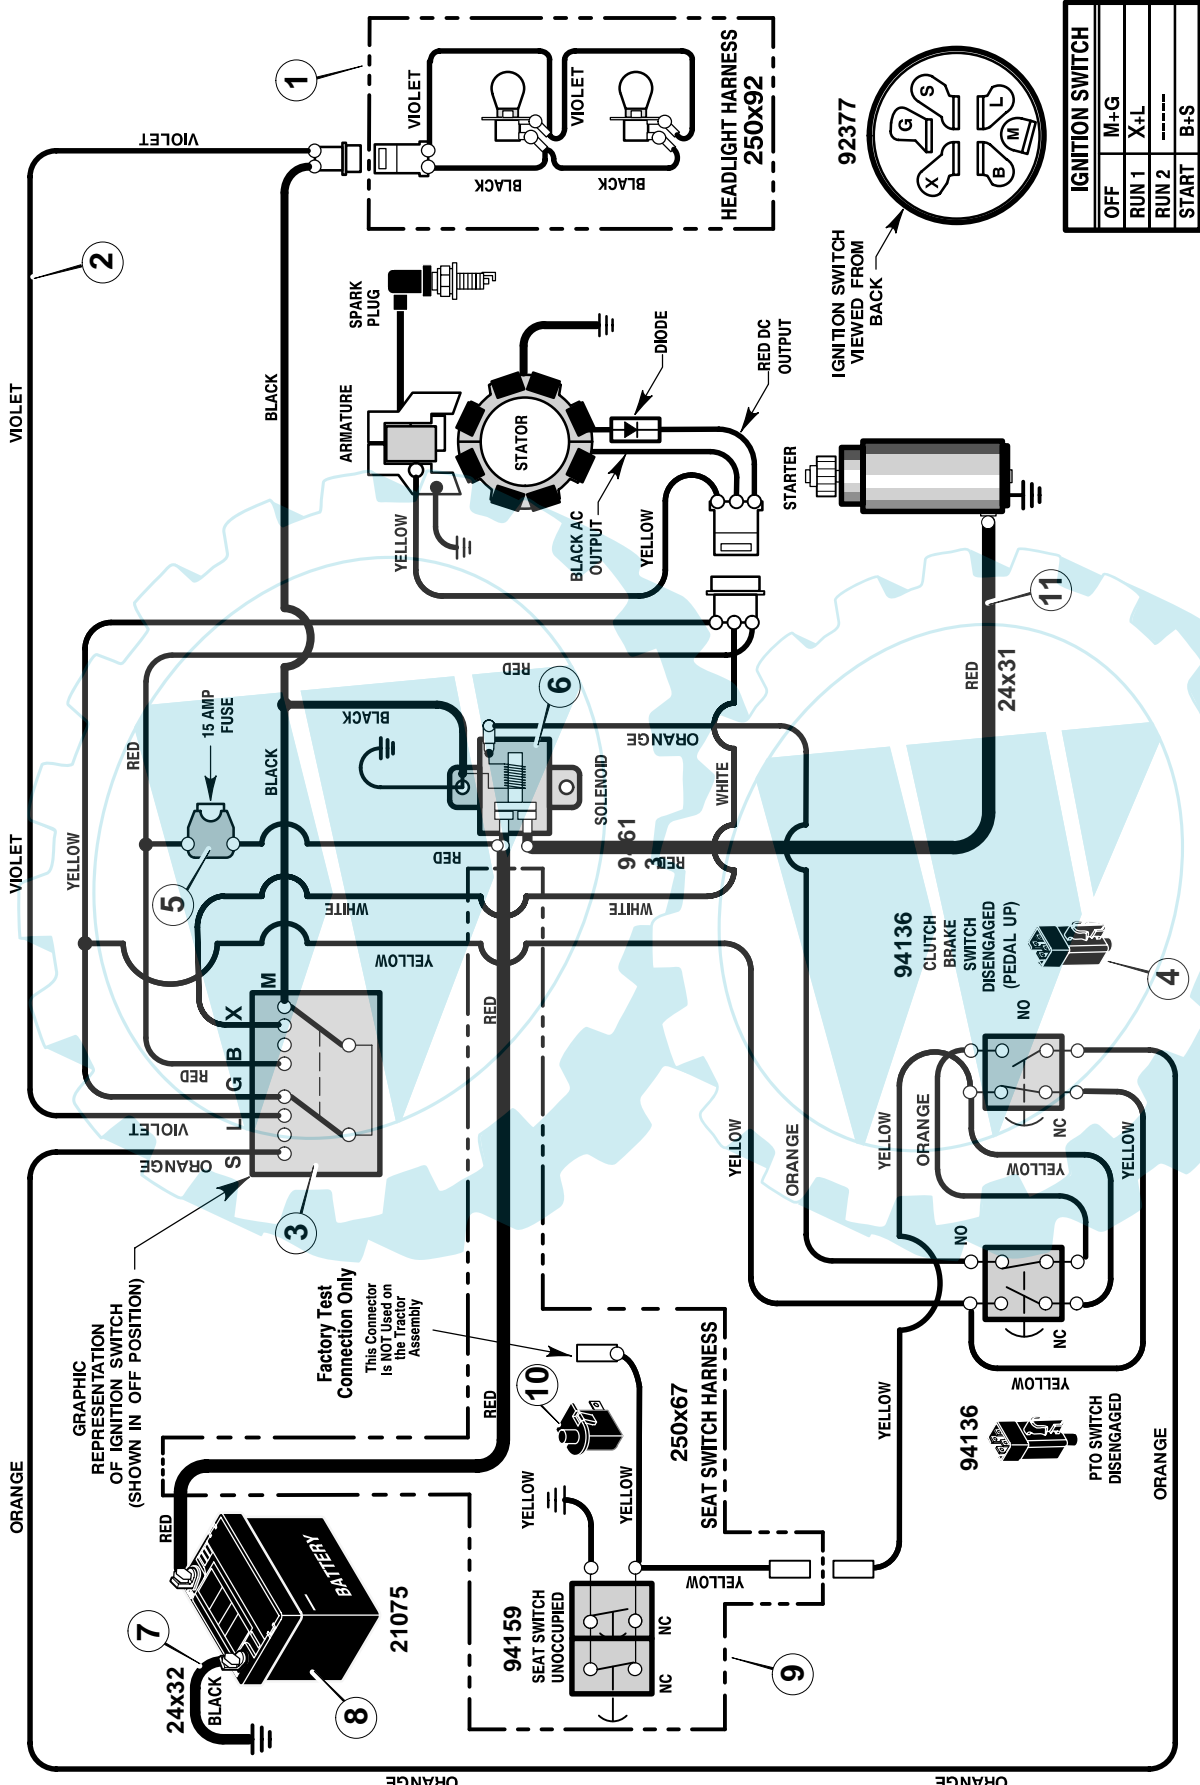

* Includes Key No. 17, 18, 30, 31, 32, 33, 45, 46, 47 and 51.

MODEL 38516x53D

REPAIR PARTS ENGINE MOUNT

MODEL 38516x53D

REPAIR PARTS ENGINE MOUNT

Key No.	Description	Part No.
1	Fuel Cap	092317
2	Fuel Tank	690263
3	Hose Clamp **	095197
4	Fuel Line (must cut to length) **	7601033
5	Hose Clamp **	095197
6	Screw	26x201
7	Plate, Engine	094006E700
8	Throttle Control	092371
9	Engine, Briggs & Stratton	— * —
10	Bolt, Engine Mount	0025x7
11	Stack Pulley Assembly	690439 Z
12	Lockwasher	019x35
13	Bolt, Hex	01x140
14	Washer	17x140
15	Screw	26x249
16	Gasket	091309
17	Muffler	091271
18	Deflector, Muffler	094099 Z
19	Screw	26x208
20	Bolt, Hex	01x134
21	Guide, Belt	093349
22	Nut, Flange	015x79 Z
23	Guide, Belt	094066
24	Shield, Heat	690293
25	Lock, Screw	092378
26	Screw	26x263
27	Washer	018X32

** For information on Replacement Parts for this transaxle contact the manufacturer.

** Included with Key No. 2.

MODEL 38516x53D

REPAIR PARTS
ELECTRICAL SYSTEM

IGNITION SWITCH	
OFF	M+G
RUN 1	X+L
RUN 2	----
START	B+S

MAIN HARNESS: 250X116
SEAT: 250X67 LIGHT: 250X92

MODEL 38516x53D

REPAIR PARTS ELECTRICAL SYSTEM

Key No.	Part No.	Description
1	250x92	Harness, Light Wire
	092372	Socket, Light
	090084	Bulb, Light
2	250x116	Harness, Chassis Wire
3	092377	Switch, Ignition
	020729	Key, Ignition
	091489	Nut, Hex
	091488	Cap, Ignition
4	094136	Switch, Limit
5	302031	Fuse
	407078	Holder, Fuse
6	094613	Solenoid
	26x229	Screw, Mounting
	15x116	Locknut
7	024x32	Cable, Battery Ground
	26x229	Screw, Ground Cable
8	021075	Battery
	002x82	Bolt, Carriage
	014x79	Wingnut
9	250x67	Harness, Seat Switch Wire
10	094159	Switch, Seat Sensor
11	024x31	Cable