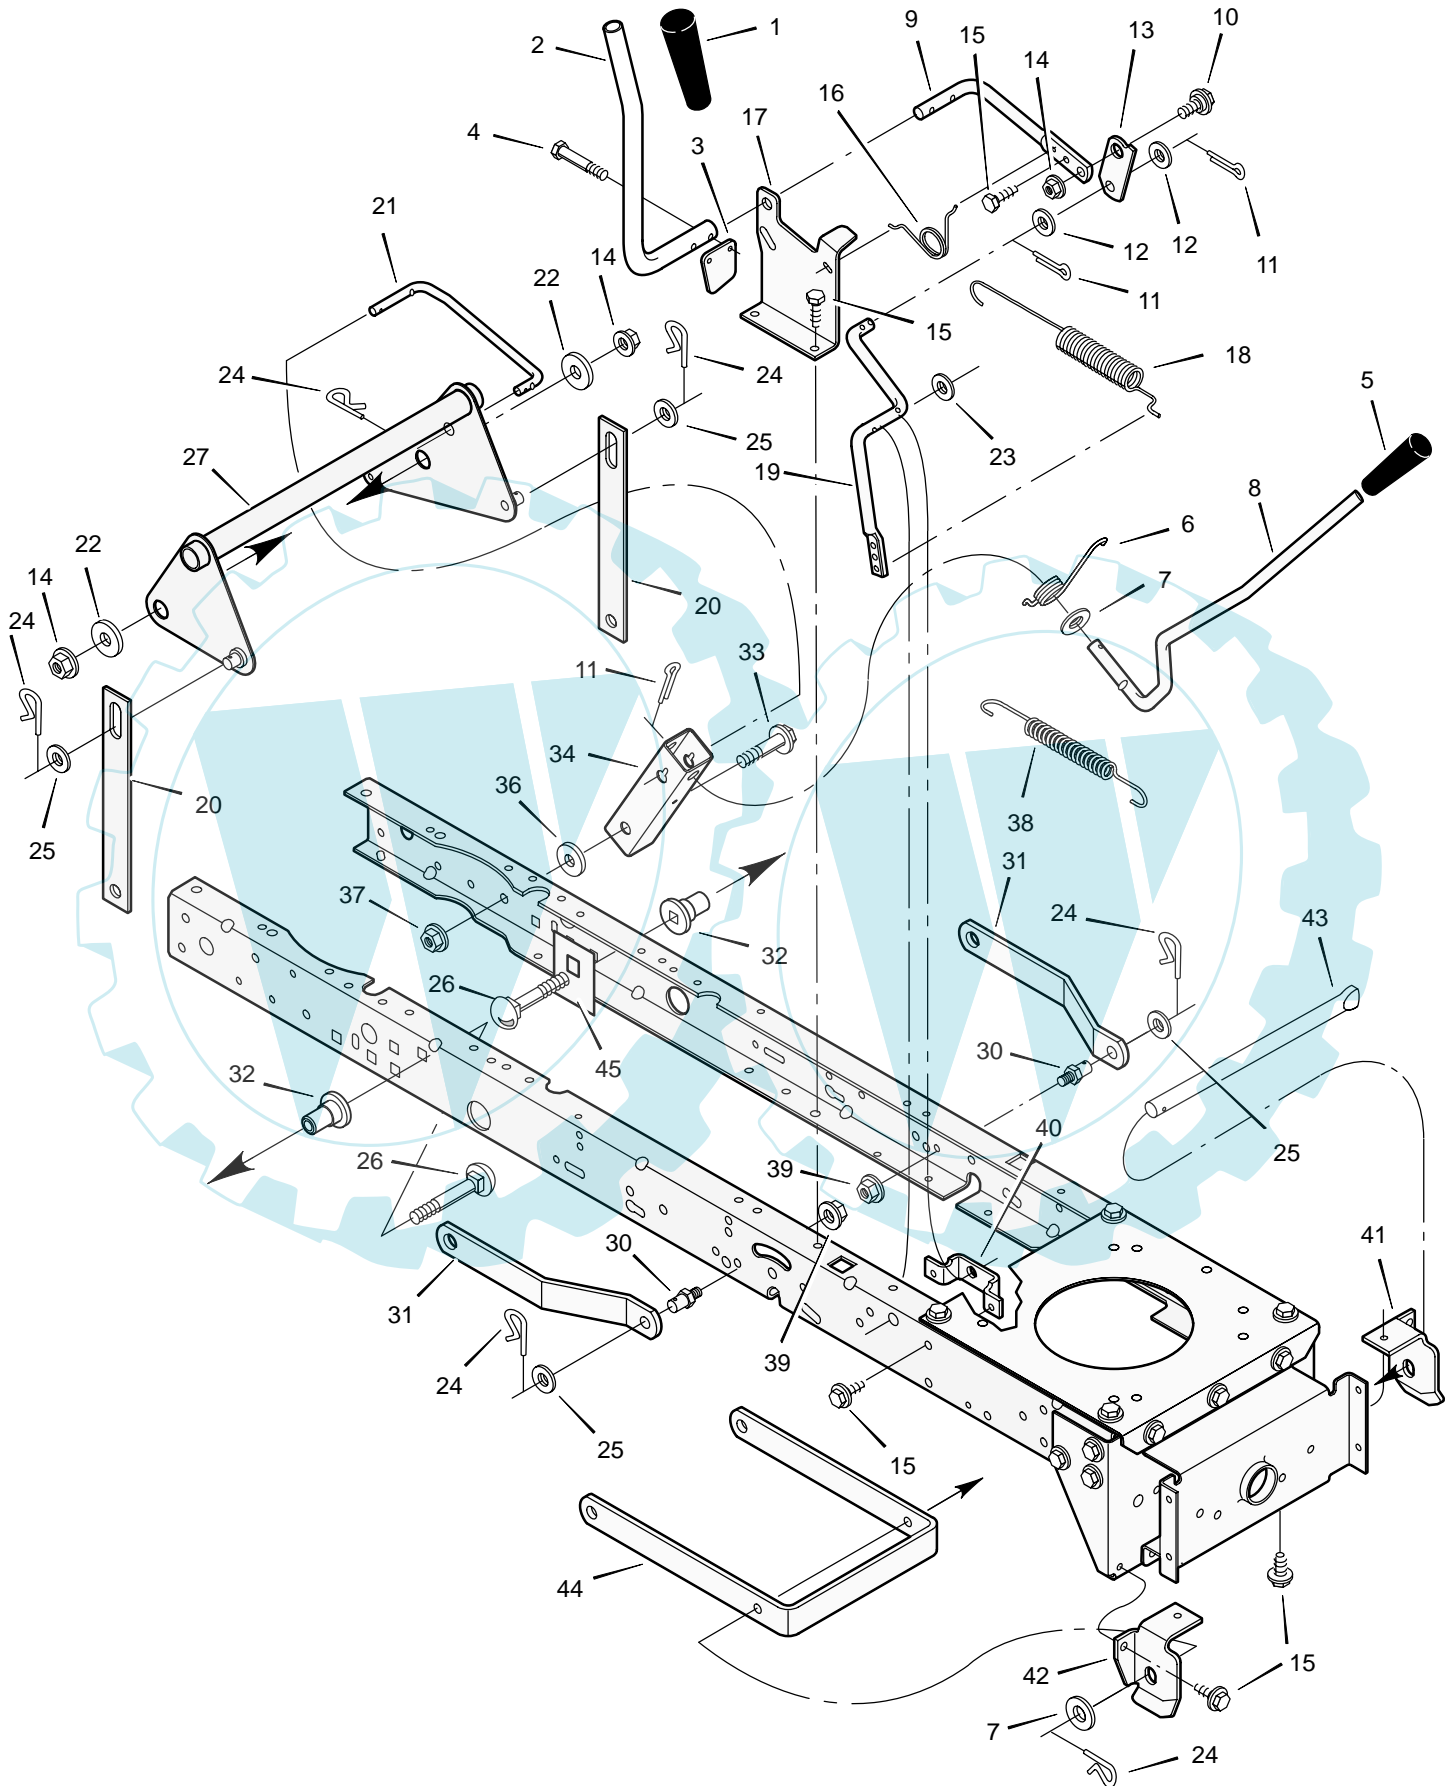

MODEL 38516x53D

REPAIR PARTS MOWER HOUSING SUSPENSION

MODEL 38516x53D

REPAIR PARTS MOWER HOUSING SUSPENSION

Key No.	Description	Part No.	Key No.	Description	Part No.
1	Grip	092698	22	Washer	17x168
2	Handle, PTO	094346 Z	23	Washer	017x57
3	Pad, Switch	094022 Z	24	Pin, Hair	0031x4
4	Bolt	0025x3	25	Washer	017x91
5	Grip	092697	26	Bolt, Carriage	002x85
6	Spring	166x40	27	Lever Assembly, Lift	1001111E700
7	Washer	17x103	30	Pin	094067
8	Handle, Lift	690533	31	Bracket, Rear Suspension	094055E701
9	Lever, PTO	094017 Z	32	Spacer, Lifter	690151
10	Bolt, Shoulder	009x39	33	Bolt, Shoulder	009x53
11	Pin, Cotter	030x20	34	Bracket, Pivot	094015E700
12	Washer	017x57	36	Washer	17x191
13	Link, PTO	094004 Z	37	Nut, Flange	015x84
14	Nut, Flange	015x84	38	Spring	165x131
15	Screw	26x249	39	Nut, Flange	015x68
16	Spring	166x39	40	Bracket, PTO	094005E700
17	Bracket, PTO	094018E701	41	Hanger, Left Deck	094027E700
18	Spring	165x118	42	Hanger, Right Deck	094026E700
19	Crank, PTO	690394E701	43	Rod, Hanger	094158 Z
20	Link, Lift	690212E701	44	Bracket, Suspension	690539E701
21	Link, Lift Handle	690122E701	45	Plate, Stiffening	1001098E701