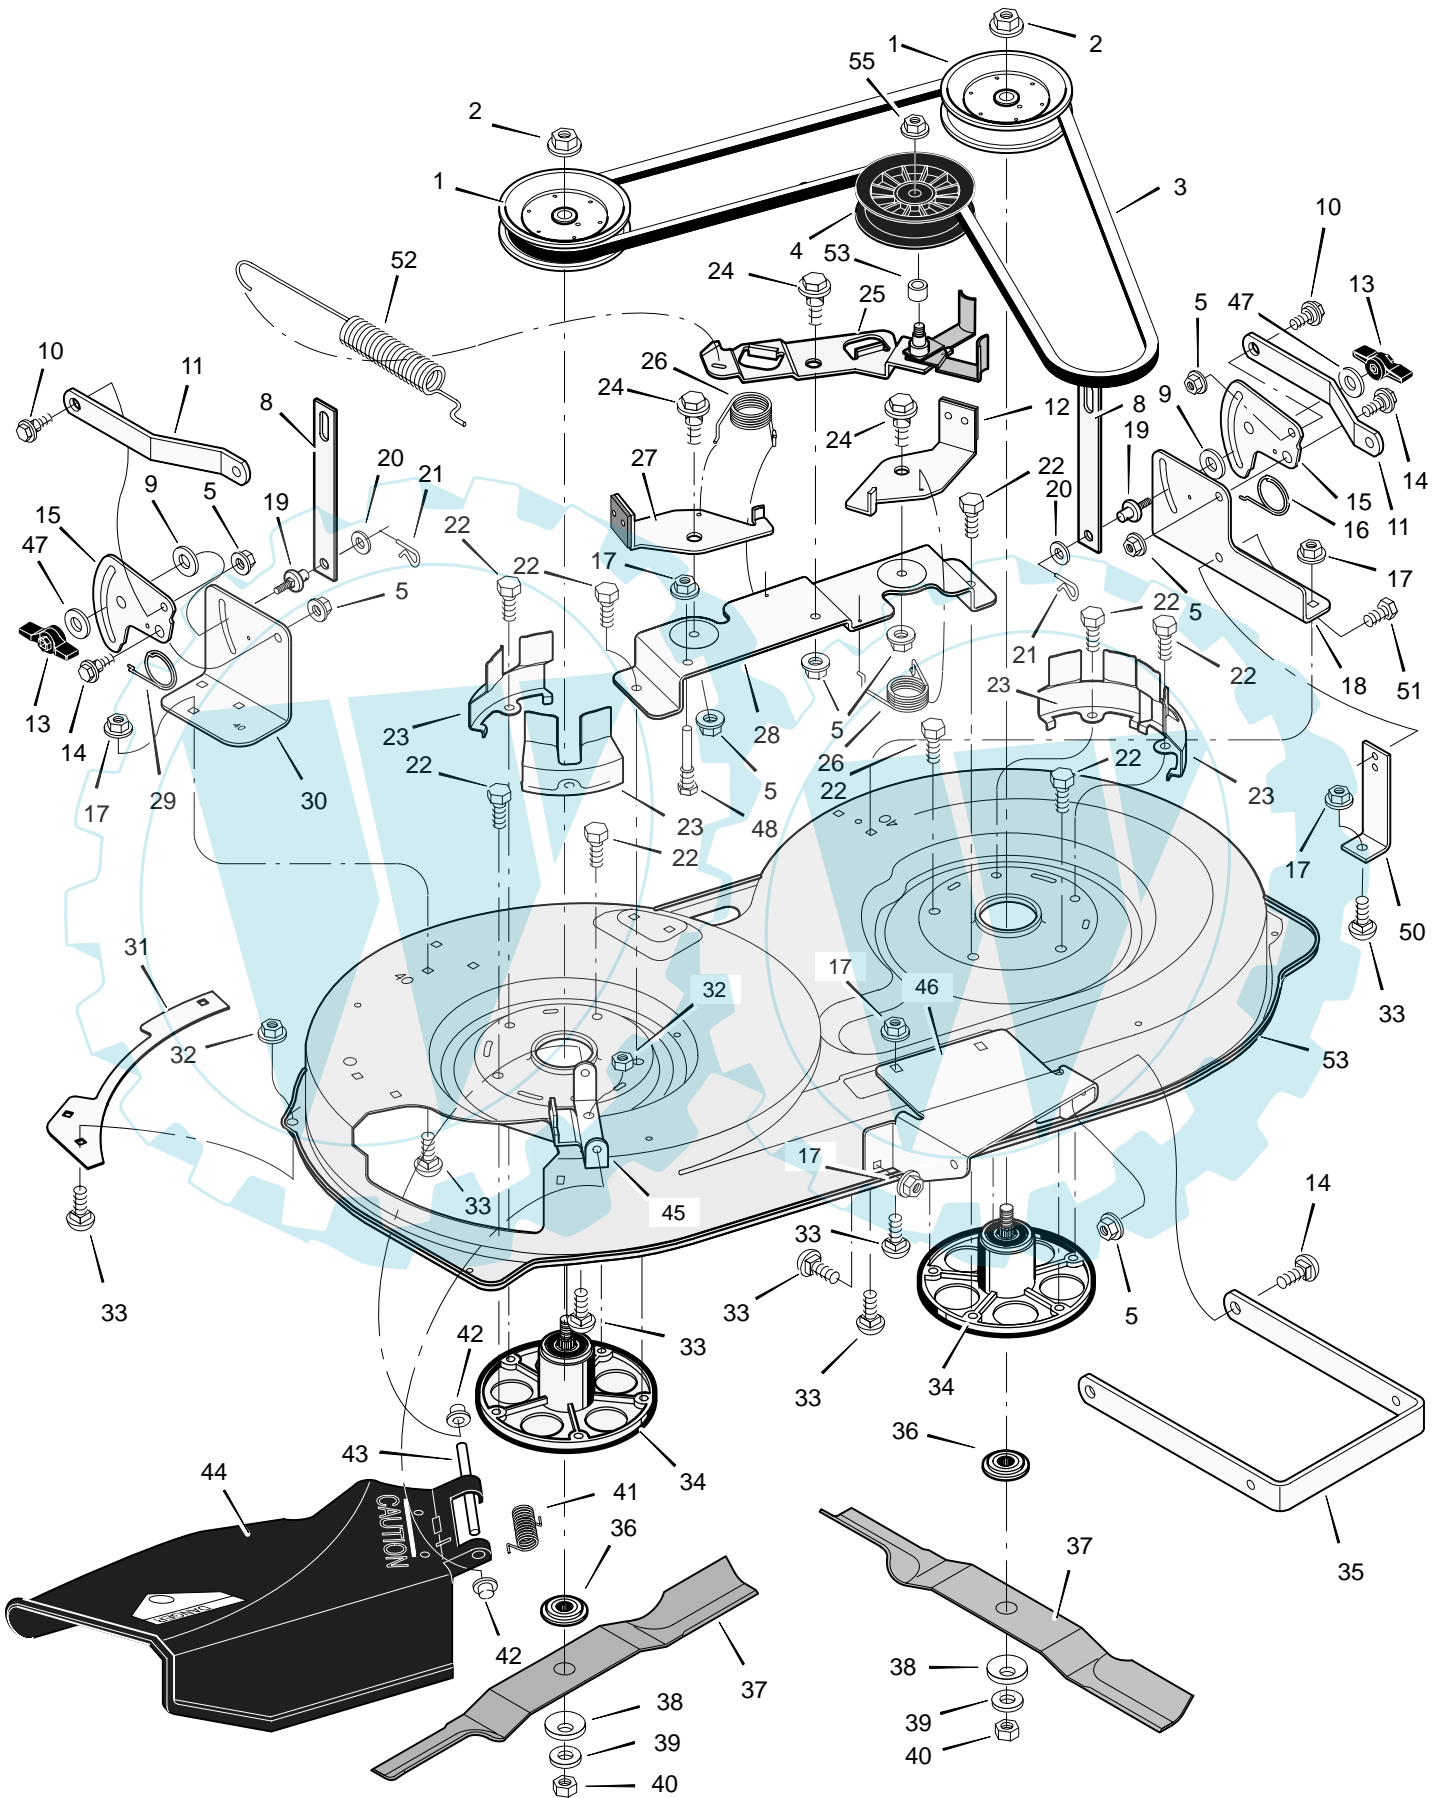

MODEL 38516x53D

REPAIR PARTS MOWER HOUSING

MODEL 38516x53D

REPAIR PARTS MOWER HOUSING

Key No.	Description	Part No.	Key No.	Description	Part No.
1	Pulley, Jackshaft	092852	30	Bracket, Right Suspension	094052E701
2	Nut, Hex	15x140	31	Plate	091770E700
3	Belt, Mower Drive	037x86	32	Nut, Flange	015x88
4	Pulley, Idler	690387	33	Bolt, Carriage	002x53
5	Nut, Flange	015x84	34	Mandrell	1001200
8	Link, Lift	690212E701	35	Bracket, Suspension	690539E701
9	Pad, Friction	094137	36	Adapter, Blade	690411
10	Bolt, Shoulder	009x52	37	Blade	095104E701
11	Bracket, Suspension	094055E701	38	Washer	17x166
12	Pad Assembly, Left Brake	094049E701	39	Washer	17x165
13	Knob	094068	40	Nut	15x100
14	Bolt, Shoulder	009x51	41	Spring	0166x4
15	Plate, Suspension	094128E700	42	Cap, Push On	028x23
16	Spring	166x43	43	Rod, Pivot	094957 Z
17	Nut, Flange	015x79	44	Deflector Assembly	094707
18	Bracket, Left Suspension	094054E700	45	Bracket, Deflector	094956E701
19	Pin, Hanger	095194	46	Bracket, Front Hanger	094062E700
20	Washer	017x91	47	Washer	017x45 Z
21	Pin, Cotter	0031x4	48	Guide, Belt	094781
22	Bolt	0025x7	50	Bracket, Support	094681E700
23	Cover, Pulley	094051E701	51	Screw	26x249
24	Bolt, Shoulder	009x39	52	Spring, Extension	165x118
25	Arm, Idler	1001499E700	53	Spacer	690369
26	Spring	166x41	54	Housing, Blade *	094061E700
27	Pad Assembly, Right Brake	094047E701	55	Nut, Flange	015x98
28	Bracket Assembly, Brake	094059E700	1-55	Complete Housing Assembly	776000
29	Spring	166x42			

* Includes Key No. 17, 18, 30, 31, 32, 33, 45, 46, 47 and 51.