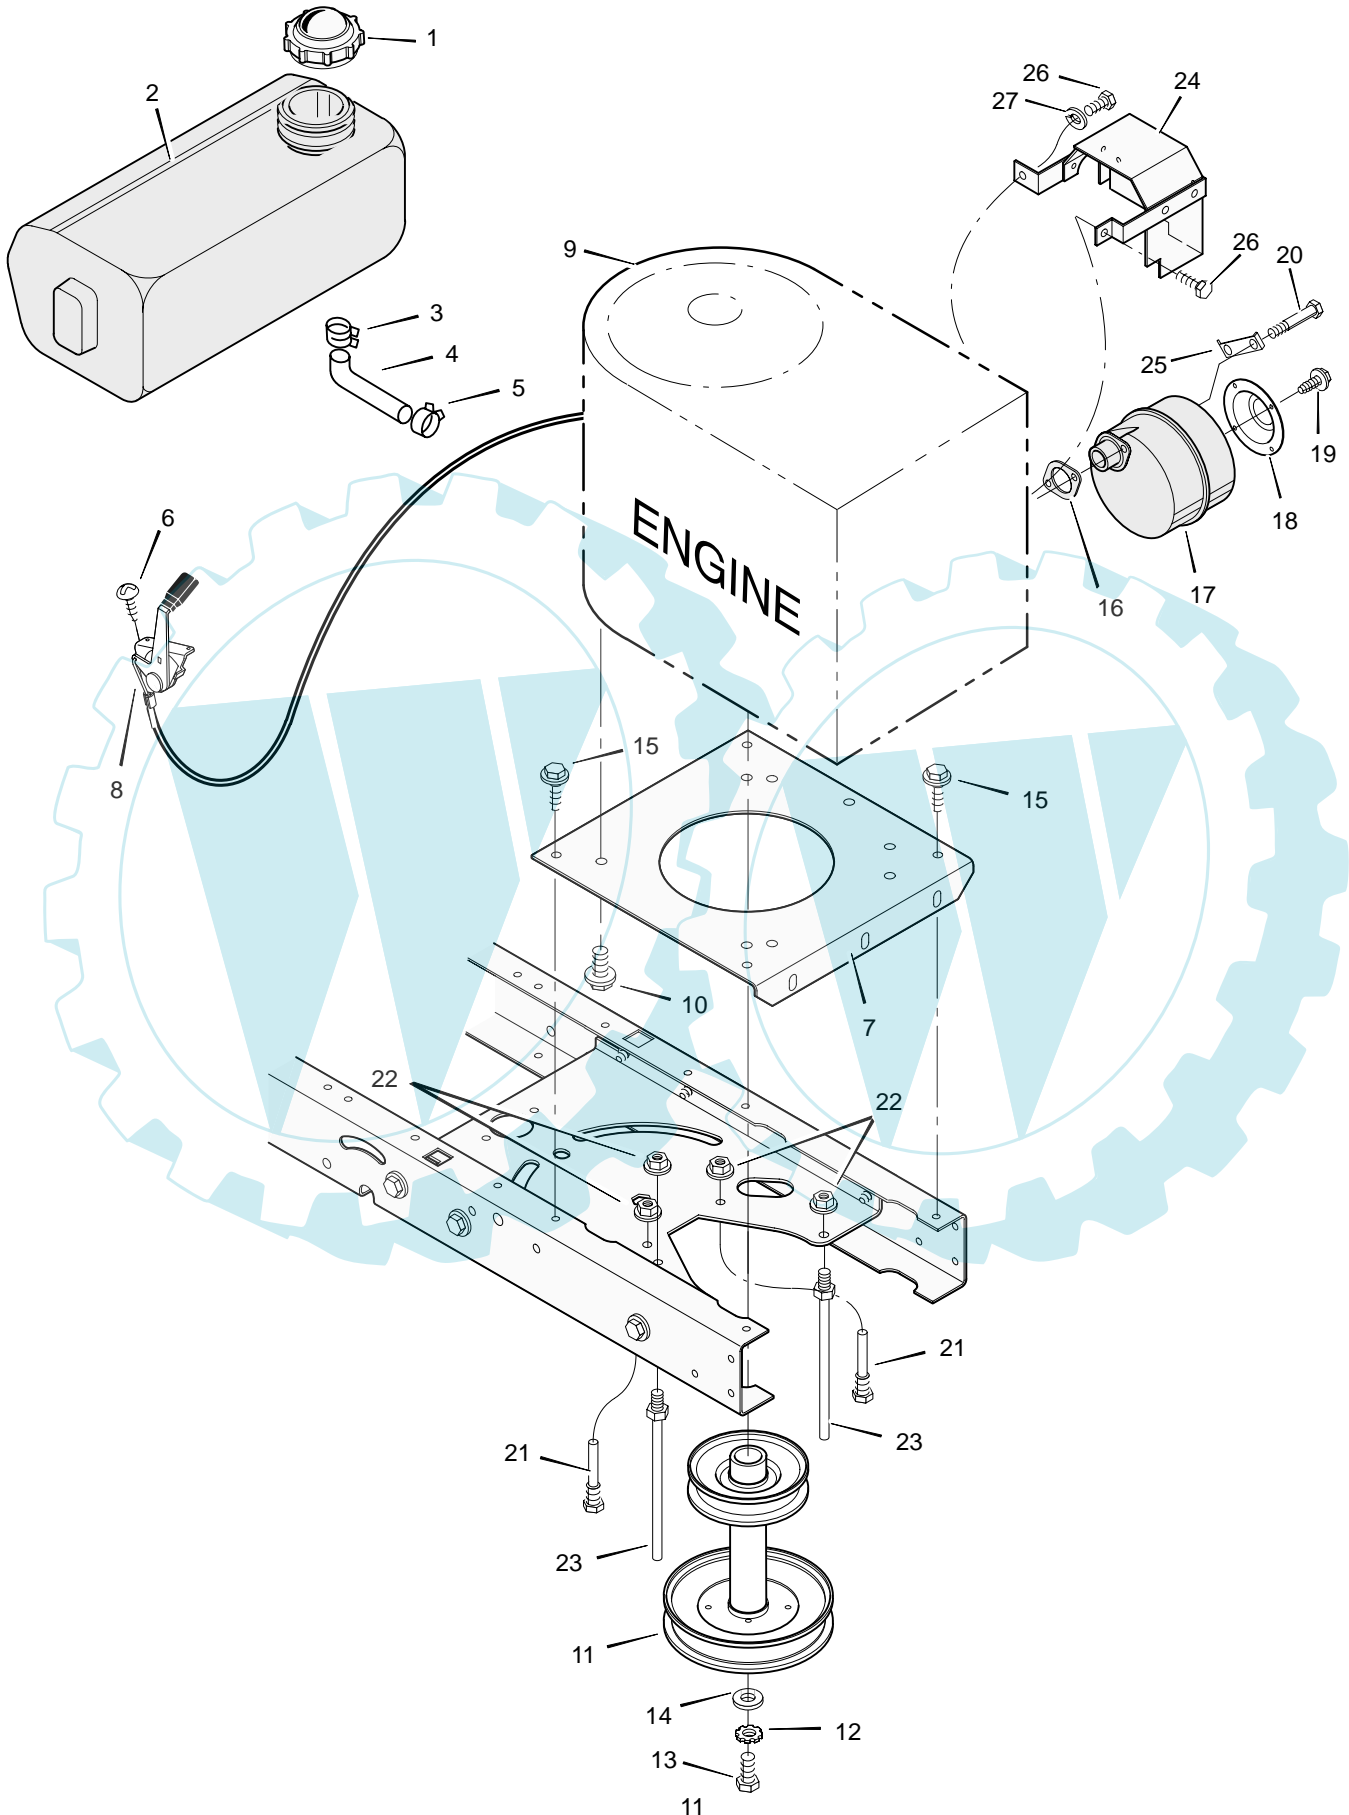

* Includes Key No. 17, 18, 30, 31, 32, 33, 45, 46, 47 and 51.

MODEL 38516x53D

REPAIR PARTS ENGINE MOUNT

MODEL 38516x53D

REPAIR PARTS ENGINE MOUNT

Key No.	Description	Part No.
1	Fuel Cap	092317
2	Fuel Tank	690263
3	Hose Clamp **	095197
4	Fuel Line (must cut to length) **	7601033
5	Hose Clamp **	095197
6	Screw	26x201
7	Plate, Engine	094006E700
8	Throttle Control	092371
9	Engine, Briggs & Stratton	— * —
10	Bolt, Engine Mount	0025x7
11	Stack Pulley Assembly	690439 Z
12	Lockwasher	019x35
13	Bolt, Hex	01x140
14	Washer	17x140
15	Screw	26x249
16	Gasket	091309
17	Muffler	091271
18	Deflector, Muffler	094099 Z
19	Screw	26x208
20	Bolt, Hex	01x134
21	Guide, Belt	093349
22	Nut, Flange	015x79 Z
23	Guide, Belt	094066
24	Shield, Heat	690293
25	Lock, Screw	092378
26	Screw	26x263
27	Washer	018X32